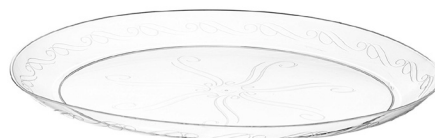

Embellish[®]

by Laura Stein[®]

Laura Stein[®]
NEW YORK

PLATES & BOWLS

6in. DESSERT PLATES

Item#: **LSE-P6** UPC: **812514012031**
 Package: **12/20s** Case UPC: **10812514012038**
 CBF: **0.475** Weight (lbs.): **6.91**

7in. APPETIZER PLATES

Item#: **LSE-P7** UPC: **812514012048**
 Package: **12/20s** Case UPC: **10812514012045**
 CBF: **0.713** Weight (lbs.): **11.43**

9in. DINNER PLATES

Item#: **LSE-P9** UPC: **812514012055**
 Package: **12/20s** Case UPC: **10812514012052**
 CBF: **1.182** Weight (lbs.): **19.25**

10in. DINNER PLATES

Item#: **LSE-P10** UPC: **812514012062**
 Package: **12/20s** Case UPC: **10812514012069**
 CBF: **1.498** Weight (lbs.): **24.25**

6oz DESSERT BOWLS

Item#: **LSE-B62** UPC: **812514012000**
 Package: **12/20s** Case UPC: **10812514012007**
 CBF: **0.466** Weight (lbs.): **4.67**