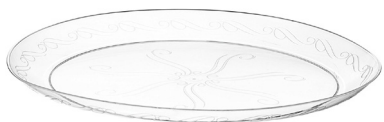

Embellish[®]

by Laura Stein[®]

Laura Stein[®]
NEW YORK

PLATES & BOWLS

6in. DESSERT PLATES

Item#: **LSE-P6** UPC: **812514012031**
 Package: **12/20s** Case UPC: **10812514012038**
 CBF: **0.475** Weight (lbs.): **6.91**

7in. APPETIZER PLATES

Item#: **LSE-P7** UPC: **812514012048**
 Package: **12/20s** Case UPC: **10812514012045**
 CBF: **0.713** Weight (lbs.): **11.43**

9in. DINNER PLATES

Item#: **LSE-P9** UPC: **812514012055**
 Package: **12/20s** Case UPC: **10812514012052**
 CBF: **1.182** Weight (lbs.): **19.25**

10in. DINNER PLATES

Item#: **LSE-P10** UPC: **812514012062**
 Package: **12/20s** Case UPC: **10812514012069**
 CBF: **1.498** Weight (lbs.): **24.25**

6oz DESSERT BOWLS

Item#: **LSE-B62** UPC: **812514012000**
 Package: **12/20s** Case UPC: **10812514012007**
 CBF: **0.466** Weight (lbs.): **4.67**