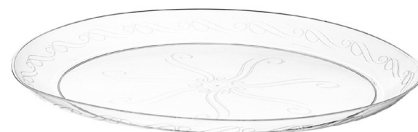

Embellish[®]

by Laura Stein[®]

Laura Stein[®]
NEW YORK

PLATES & BOWLS

6in. DESSERT PLATES

Item#: **LSE-P6** UPC: **812514012031**
 Package: **12/20s** Case UPC: **10812514012038**
 CBF: **0.475** Weight (lbs.): **6.91**

7in. APPETIZER PLATES

Item#: **LSE-P7** UPC: **812514012048**
 Package: **12/20s** Case UPC: **10812514012045**
 CBF: **0.713** Weight (lbs.): **11.43**

9in. DINNER PLATES

Item#: **LSE-P9** UPC: **812514012055**
 Package: **12/20s** Case UPC: **10812514012052**
 CBF: **1.182** Weight (lbs.): **19.25**

10in. DINNER PLATES

Item#: **LSE-P10** UPC: **812514012062**
 Package: **12/20s** Case UPC: **10812514012069**
 CBF: **1.498** Weight (lbs.): **24.25**

6oz DESSERT BOWLS

Item#: **LSE-B62** UPC: **812514012000**
 Package: **12/20s** Case UPC: **10812514012007**
 CBF: **0.466** Weight (lbs.): **4.67**